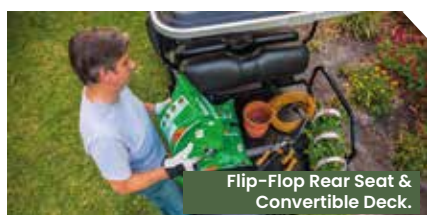

Premium Tyre & Wheel Options.

Flip-Flop Rear Seat & Convertible Deck.

Vehicle Specifications.

	ELiTE LITHIUM	EFI PETROL
DIMENSIONS		
OVERALL LENGTH	115 in (292 cm)	115.6 in (293 cm)
OVERALL WIDTH	49.5 in (124 cm)	48.5 in (123 cm)
OVERALL HEIGHT (W/ ROOF)	82 in (208 cm)	83.0 in (210 cm)
OVERALL HEIGHT (W/O ROOF)	52 in (132 cm) (Top of Steering Wheel)	52.5 in (133 cm) (Top of Steering Wheel)
WHEEL BASE	67.5 in (171 cm)	65.5 in (166 cm)
FRONT WHEEL TRACK	37.9 in (96.3 cm)	38.5 in (98 cm)
REAR WHEEL TRACK	39.2 in (99.6 cm)	38.5 in (98 cm)
GROUND CLEARANCE @ DIFFERENTIAL	7.3 in (18.5 cm)	6 in (15 cm)
POWER		
POWER SOURCE	56.7 V	4 Cycle, 25 cu in (401cc)
MOTOR TYPE	56 Volt AC	N/A
FUEL SYSTEM	N/A	Electronic Fuel Injection
HORSEPOWER (KW)	14.9 hp (11.1 kW)	13.5 hp (10.1 kW) Exceeds SAE J1940 Std
ELECTRICAL SYSTEM	56 Volt	Starter/Generator. Solid State Reg.
BATTERIES (QTY/TYPER)	Single, 56 V Li-Ion (Standard Configuration)	One, 12 Volt Maintenance Free
KEY OR PEDAL START		Pedal
BATTERY CHARGER	56VDC, 120/230 VAC, UL/CSA, CE	N/A
SPEED CONTROLLER	235 Amp AC	N/A
VALVE TRAIN	N/A	Single Cylinder OHV
AIR CLEANER	N/A	Industrial Rated Dry Filter
LUBRICATION	N/A	Pressurized Oil System
OIL FILTER	N/A	Spin-On
COOLING SYSTEM	N/A	Air Cooled
FUEL CAPACITY	N/A	5.96 Gallon (22.6 L) tank
DRIVE TRAIN	Motor Shaft Direct Drive	Continuously Variable Transmission
GEAR SELECTION		Dash Mounted Forward-Neutral-Reverse / Key Switch
TRANSAXLE		Differential w/ Helical Gears
REAR AXLE RATIO	17:1 (Forward)	11.47:1 (Forward) 14.35:1 (Reverse)

PERFORMANCE		
SEATING CAPACITY	4 Person	
DRY WEIGHT	918 lb (416 kg) (without Batteries)	1061 lb (481 kg)
CURB WEIGHT	965 lb (437 kg)	1101 lb (499 kg)
VEHICLE LOAD CAPACITY	800 lb (360 kg)	
OUTSIDE CLEARANCE CIRCLE	22.8 ft (7.0 m)	20.3 ft (6.2 m)
SPEED (LEVEL GROUND)	Up to 19 mph ± 0.5 mph (Up to 30.6 kph ± 0.8 kph)	

STEERING & SUSPENSION		
STEERING	Self-Compensating Rack and Pinion	
SUSPENSION	Leaf Springs w/ Hydraulic Shock Absorbers	
SERVICE BRAKE	Rear Wheel Mechanical Self-Adjusting Drum	
PARKING BRAKE	Self-Compensating, Single-Point Engagement	
TYRES (FRONT & REAR)	Kruizer 185/60-14 on SPDR Wheels (Commuter Package), Paramount M/T 23x10-14 on Black SPDR Wheel (Explorer Package)	

BODY & CHASSIS		
FRAME	Welded Steel with E-Coat & DuraShield™ Powder Coat	
BODY & FINISH	Injection Moulded TPO	
STANDARD COLOURS	Patriot Blue, Forest Green, Champagne	
SEAT COLOURS	Tan, Oyster, Black, Gray on Black, Red on Black, White on Black, White on Blue, White on Red	

E & O.E.

All goods and services are supplied under Golf Car UK Ltd, terms and conditions of sales are found on our website www.golfcaruk.com.